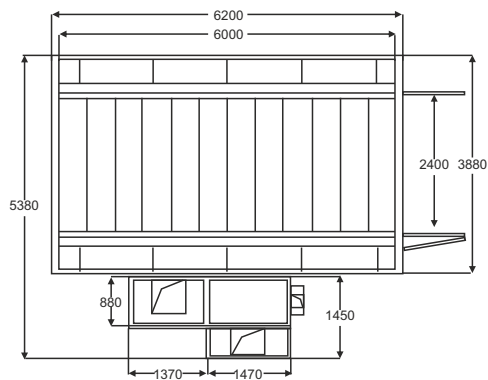

SPRAY BOOTH FLAT VIEW

— 6000 ECO

— 7000 ECO