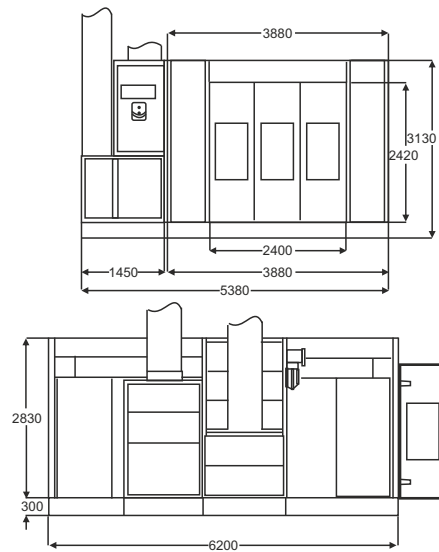

SPRAY BOOTH FLAT VIEW

— 6000 ECO

— 7000 ECO